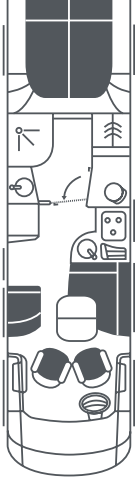

Arto 88 LF *

Base vehicle	Fiat Ducato
Chassis / Frame	AL-KO low frame AMC 45H
Engine	Light Duty Homologation⁷⁾ Heavy Duty Homologation
Output in kW / HP	103/140 96/130 (opt.: 118/160, 132/180) (opt.: 118/160)
Maximum torque in Nm	350 (opt.: 400/450) 350 (opt.: 380)
Type	4-cylinder TD with VGT turbocharger
Engine displacement in cm³	2,287
Chassis / Tyres	
Wheel base in mm	4,500 + 800
Number of axles	3
Dimensions and weights (without accessories)	
Overall length in mm	8,763
Overall width in mm	2,320
Overall height in mm	2,950
Technically permissible laden mass in kg	5,000
Mass in running order in kg approx. ^{1)/4)}	4,300
Maximum payload in kg²⁾	700
Techn. permissible towing weight/braked in kg ^{3)/5)/6)}	1,700
Seats	
Seats fitted with 3-point safety belt⁴⁾	4 (3, 5)
L-shaped sofa (length x width) in mm	1,205 x 1,065
Seat bench (length x width) in mm	880 x 640
Beds	
Overhead front bed (length x width) in mm	1,910 x 1,320
Rear bed (length x width) in mm	1,900 x 1,500
Filling quantities	
Fuel tank in l	90
AdBlue tank in l	19
Water tank content in l in driving / camping mode	20 / 200
Waste water tank in l	150
Gas supply in kg	2 x 11
Dimensions of the garage	
Maximum garage height in mm	1,260
Maximum available surface (length x width) in mm	2,175 x 1,400
Price in EUR, ex works, VAT not included	98,200